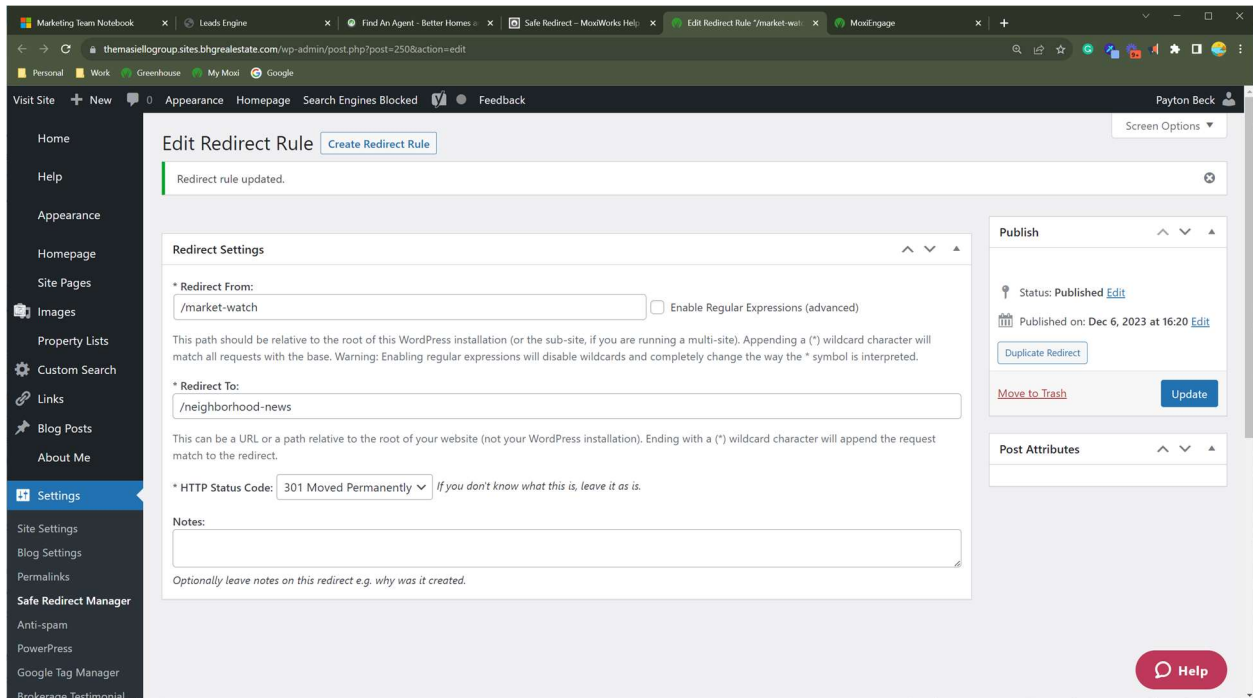

Adding A Redirect From Market-Watch to Neighborhood-News Step-by-Step

Why would I need this? If you have outstanding marketing materials that use the agentname.masiello.com/market-watch, you will need to take into consideration the fact that the Market Watch tool is no longer available. In the steps below, we will showcase how to point that traffic to the Neighborhood News tool.

1. Enter you website admin portal in Moxi.
2. Go to Setting > Safe Redirect Manager

3. Click "Create Redirect Rule"

4. In the first box, enter “/market-watch”
5. In the second box, enter “neighborhood-news”