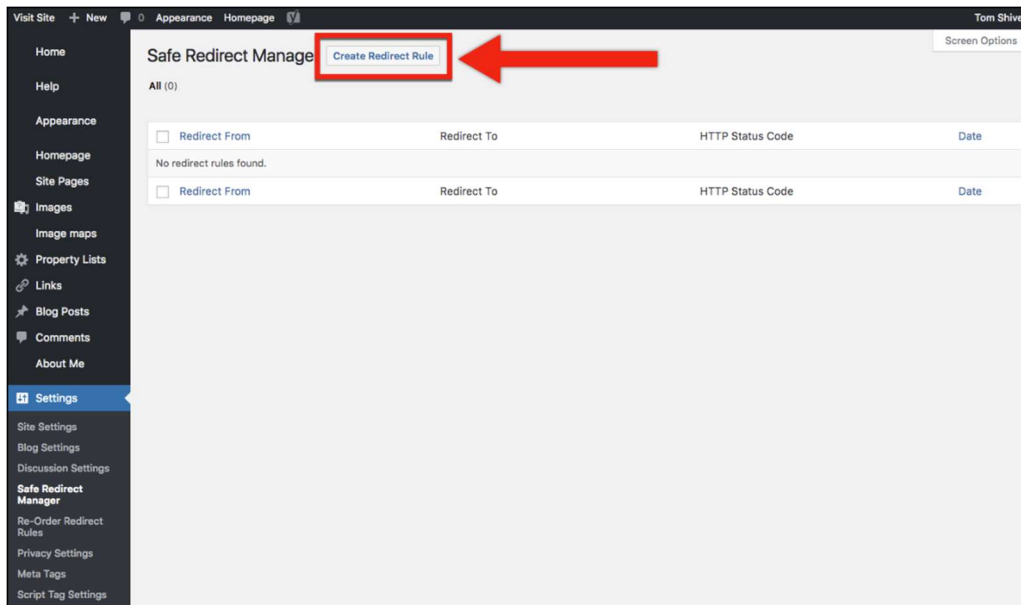

Adding A Redirect From Market-Watch to Neighborhood-News Step-by-Step

Why would I need this? If you have outstanding marketing materials that use the agentname.masiello.com/market-watch, you will need to take into consideration the fact that the Market Watch tool is no longer available. In the steps below, we will showcase how to point that traffic to the Neighborhood News tool.

1. Enter you website admin portal in Moxi.
2. Go to Setting > Safe Redirect Manager

3. Click "Create Redirect Rule"

4. In the first box, enter “/market-watch”
5. In the second box, enter “neighborhood-news”