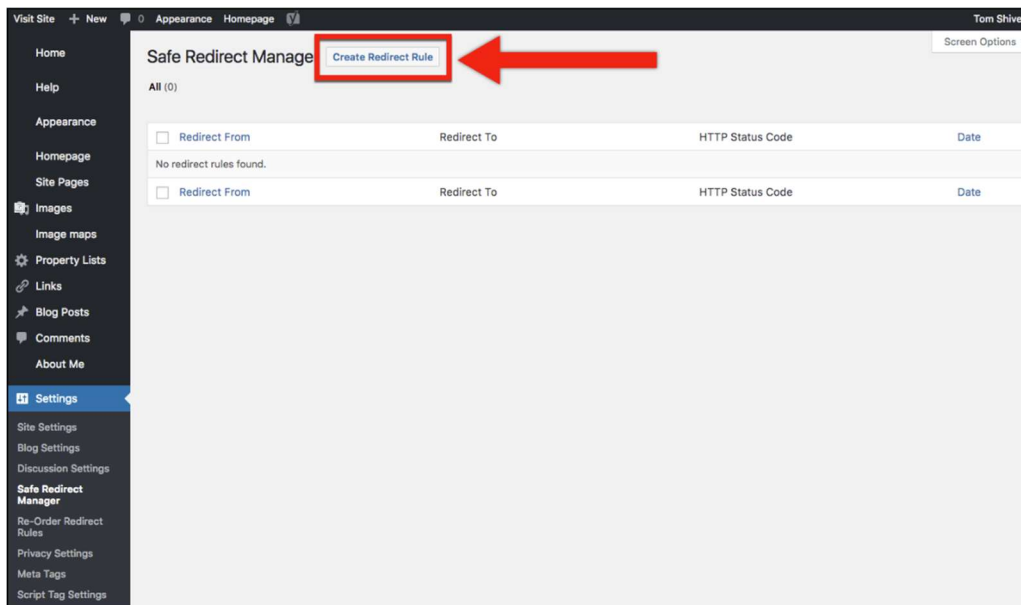

3. Click "Create Redirect Rule"